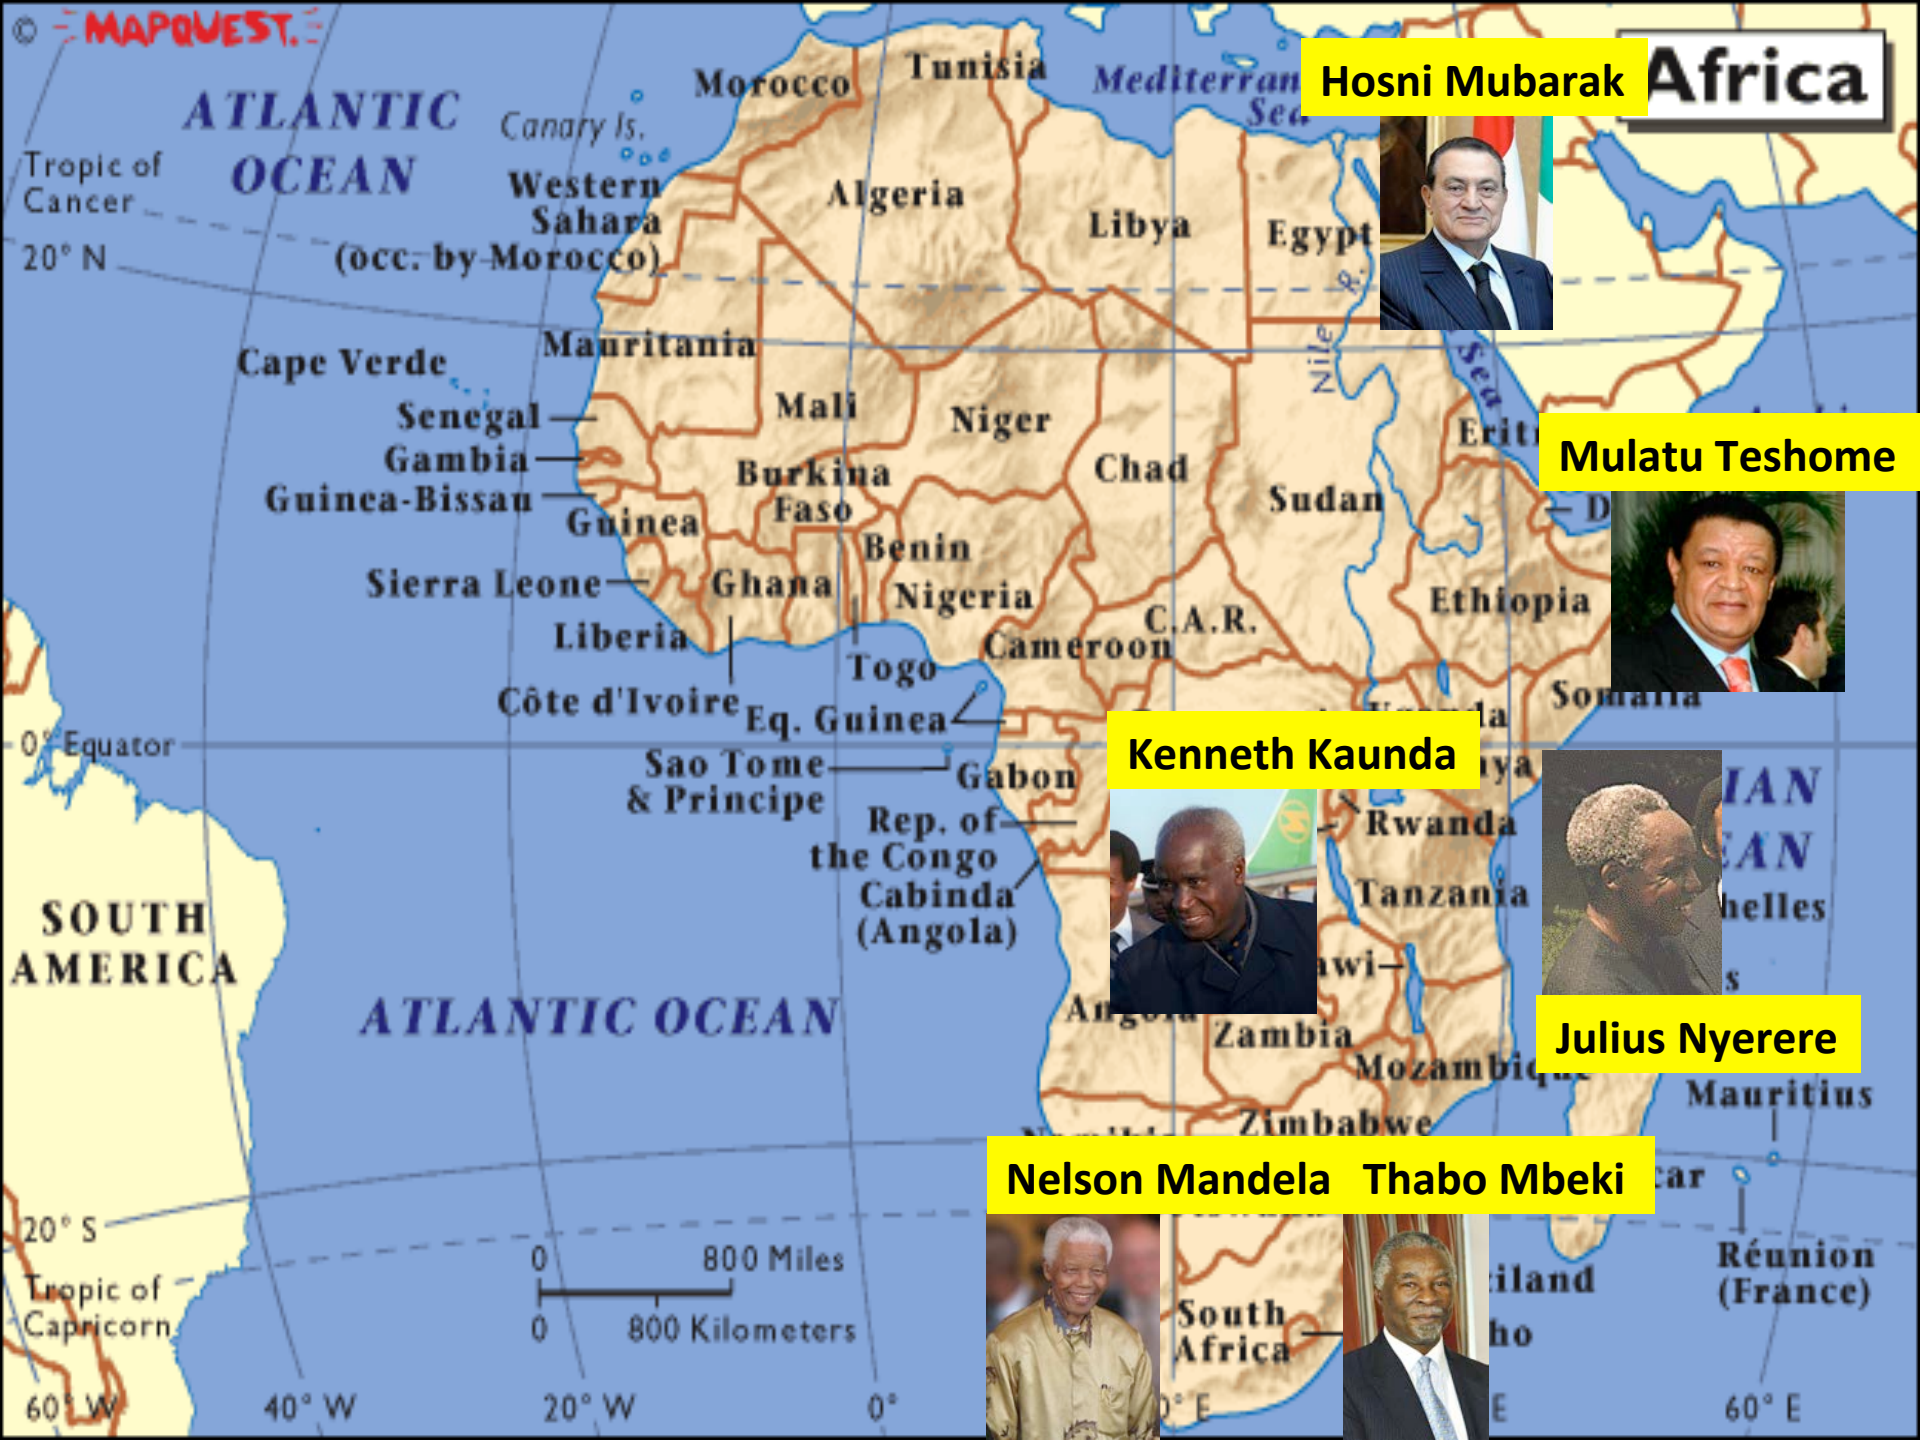

1. Norman Bethune

2. John Rabe

3. Juan Antonio Samaranch

4. Edgar Snow

5. Joseph Needham

6. Israel Epstein

7. Alley Rewi

8. Dwarkanath Kotnis

Takeo Fukuda

Daisaku Ikeda

Tomiichi Murayama

Kim Dae-jung

Africa

Hosni Mubarak

Mulatu Teshome

Kenneth Kaunda

Julius Nyerere

Nelson Mandela Thabo Mbeki

MAPQUEST

Tropic of Cancer
20° N

0° Equator

20° S
Tropic of Capricorn

60° W

40° W

20° W

0°

60° E

Norman Bethune

James Gareth Endicott

"Dashan" Mark Henry Rowswell

Dr. Henry Kissinger

Edgar Snow