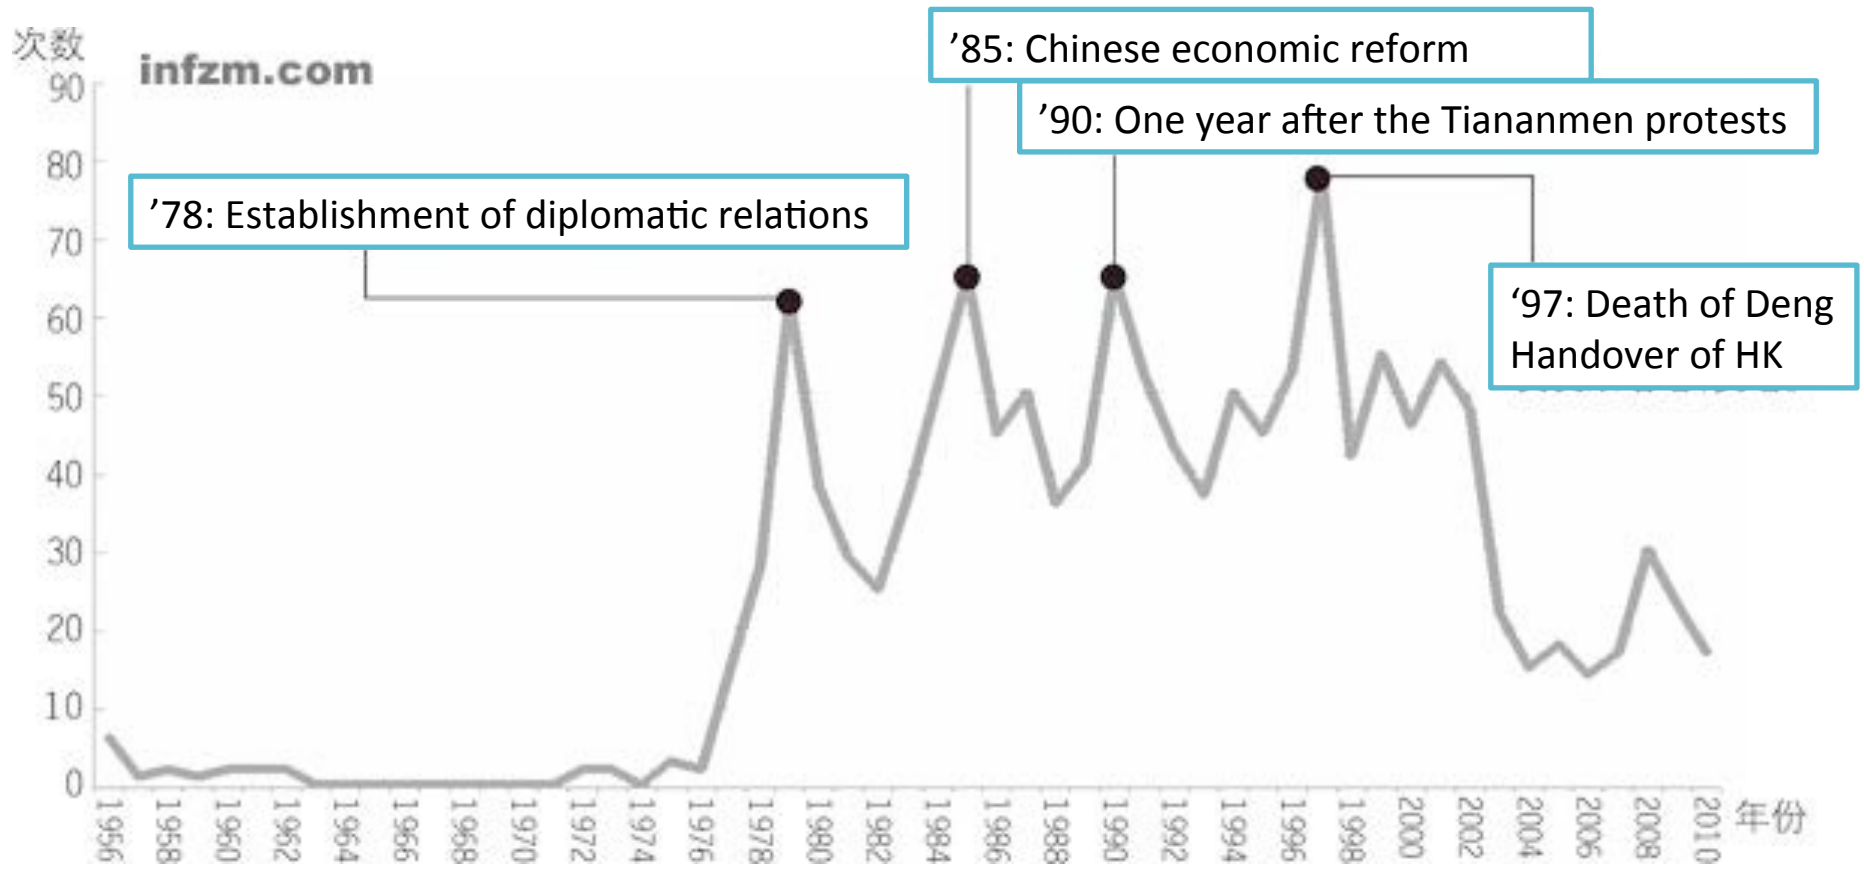

Data from People's Daily ('49-'10)

- How often?