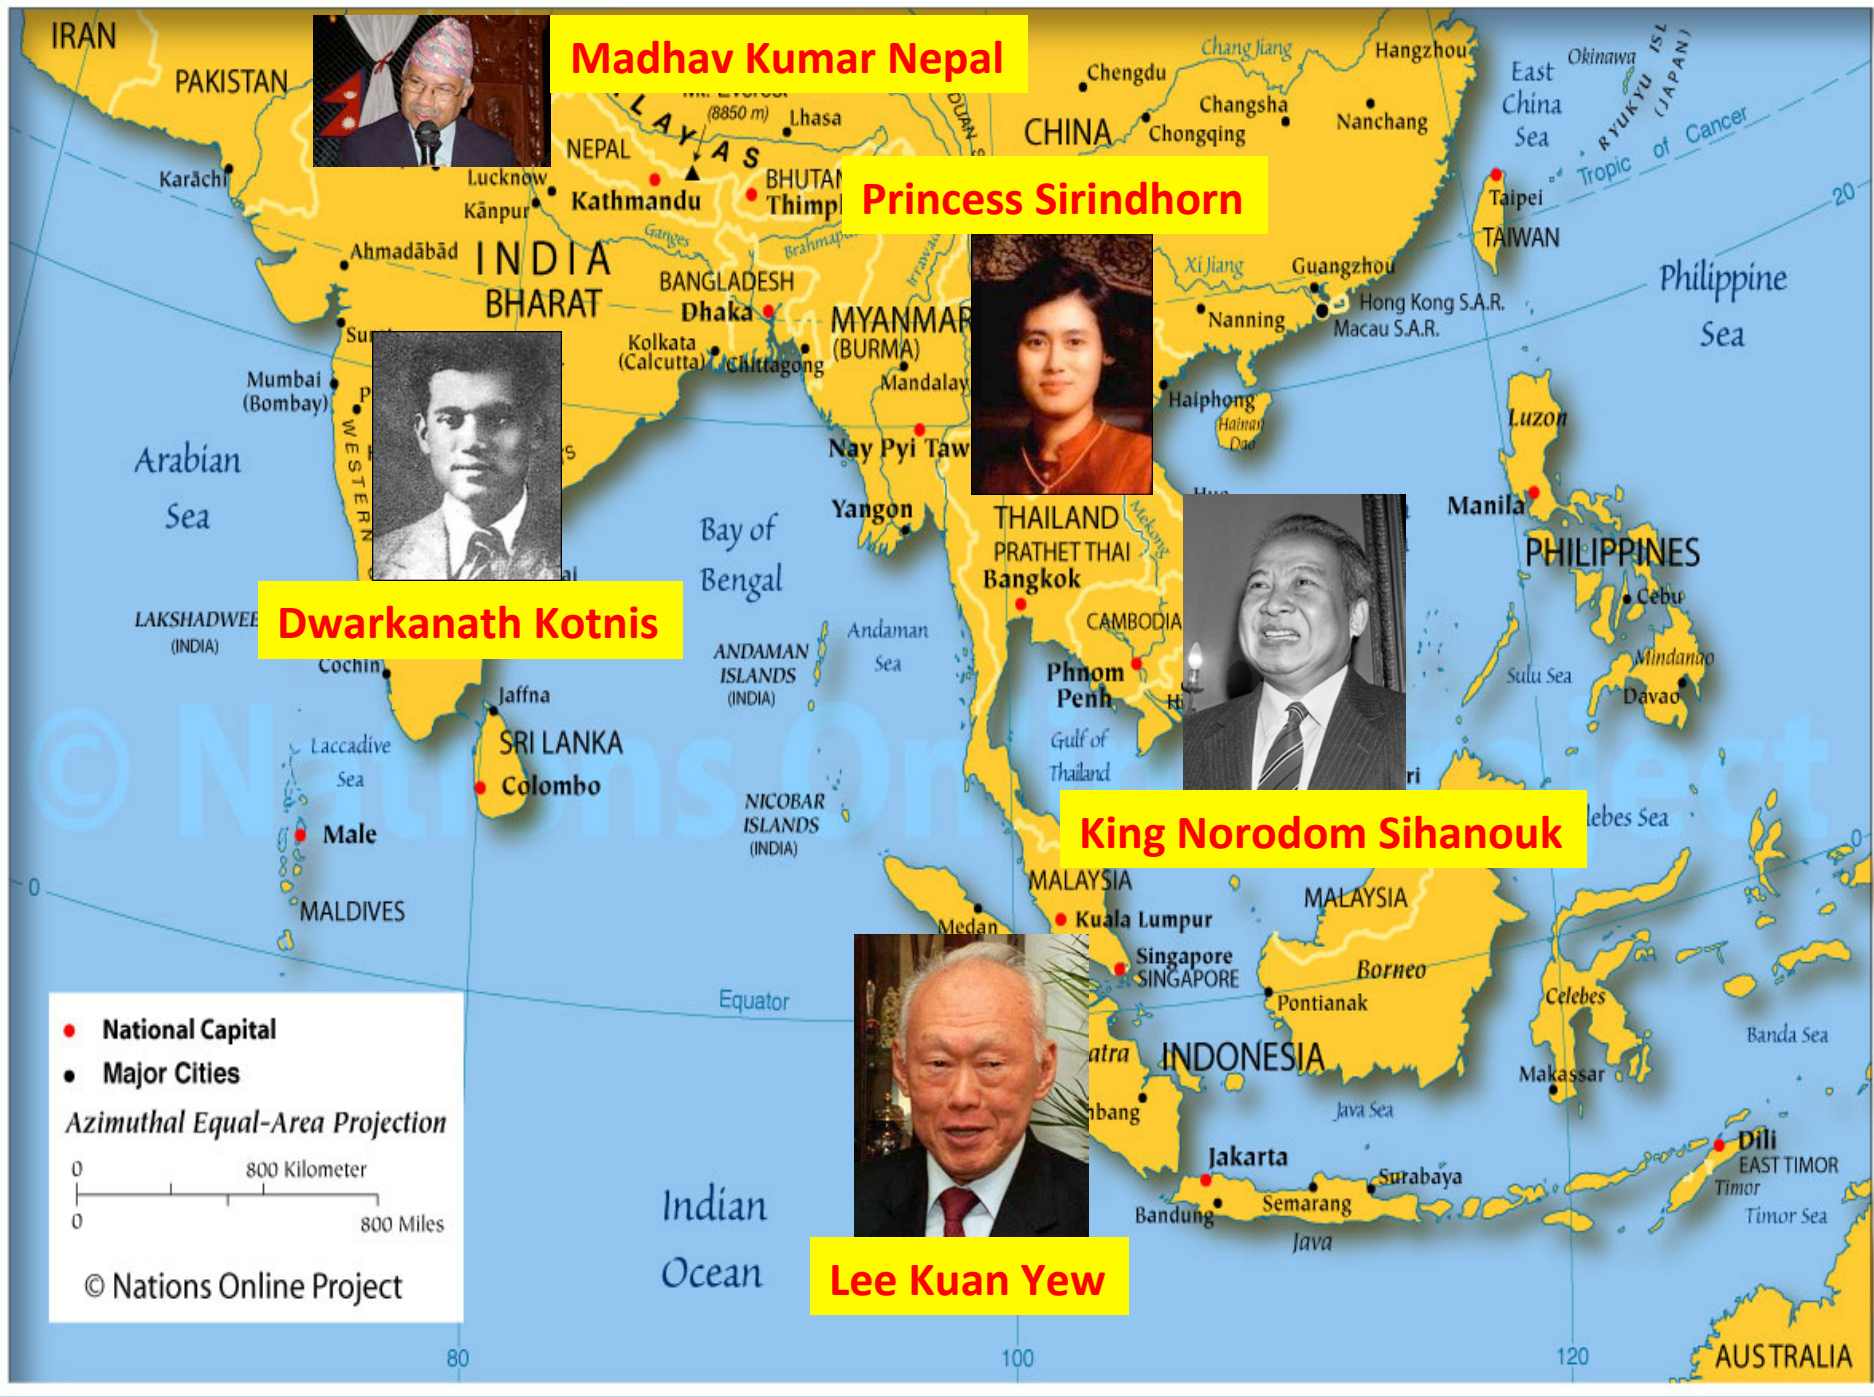

1. Norman Bethune

2. John Rabe

3. Juan Antonio Samaranch

4. Edgar Snow

5. Joseph Needham

6. Israel Epstein

7. Alley Rewi

8. Dwarkanath Kotnis

Ehud Olmert

Yasser Arafat

Nursultan Nazarbayev

Islam Karimov

Hamid Karzai

Asif Ali Zardari

Mehdi Karroubi

Pervez Musharraf

Madhav Kumar Nepal

Princess Sirindhorn

Dwarkanath Kotnis

King Norodom Sihanouk

Lee Kuan Yew

- National Capital
- Major Cities

Azimuthal Equal-Area Projection

© Nations Online Project

20° W

0°

60° E

Norman Bethune

James Gareth Endicott

"Dashan" Mark Henry Rowswell

Dr. Henry Kissinger

Edgar Snow