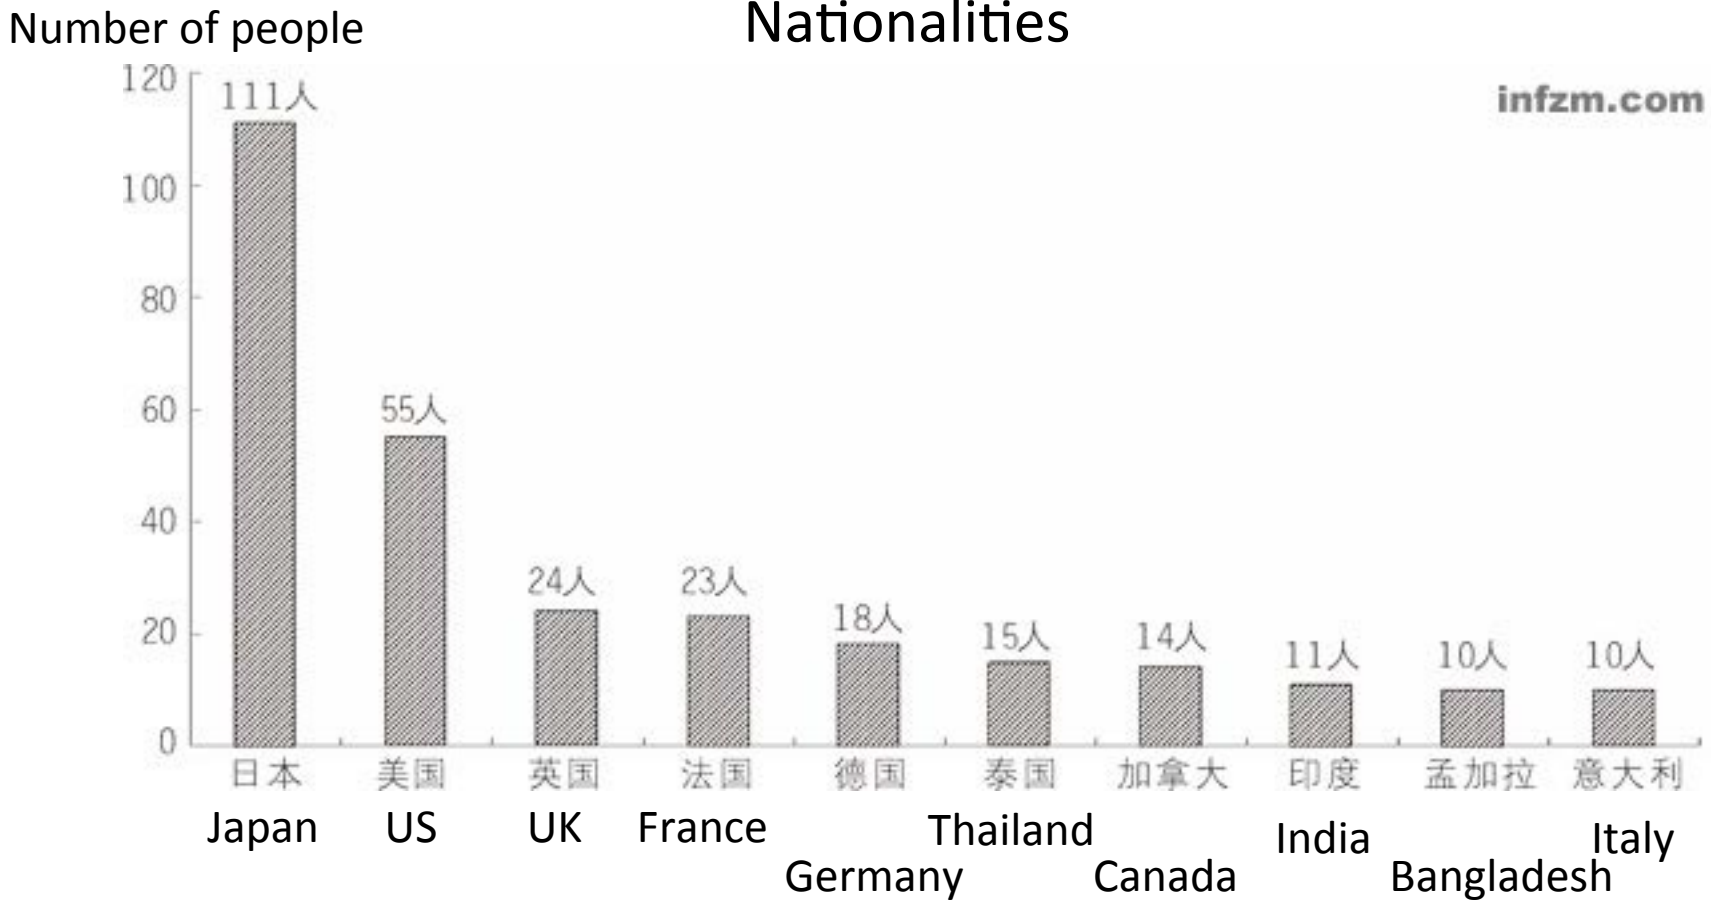

Data from People's Daily ('49-'10)

- Who were the old friends of the Chinese people?