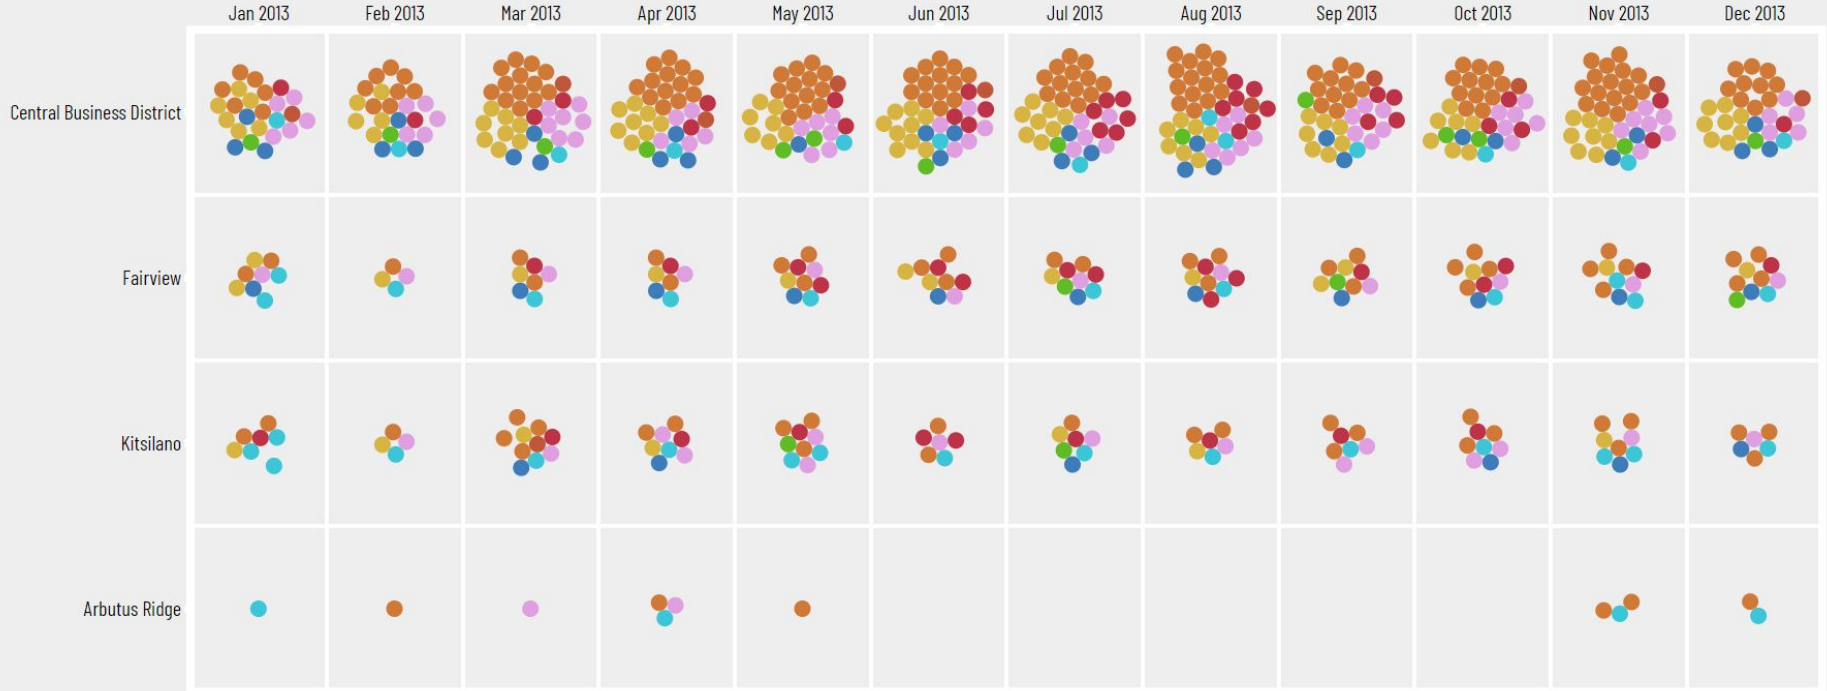

Data accuracy comments The Vancouver Police Department's GeoDASH Crime Map remains the authoritative source.

Note: GeoDASH stands for Geographic Data Analysis and Statistics Hub. It is a crime mapping tool used by Vancouver Police Department (VPD) to inform residents on the crime activities happening in Vancouver.

#### Attributes

- TYPE
- YEAR
- MONTH
- DAY
- HOUR
- MINUTE
- HUNDRED\_BLOCK
- NEIGHBOURHOOD
- X
- Y

DEMO

○ = 15 crimes

- Break and Enter Commercial
- Break and Enter Residential-Other
- Mischief
- Theft of Bicycle
- Theft of Vehicle
- Theft from Vehicle
- Other Theft
- Vehicle Collision or Pedestrian Struck (with Fatality)
- Vehicle Collision or Pedestrian Struck (with Injury)

# Jan 2012 - Dec 2012 vs. Jan 2016 - Dec 2016

Show dates