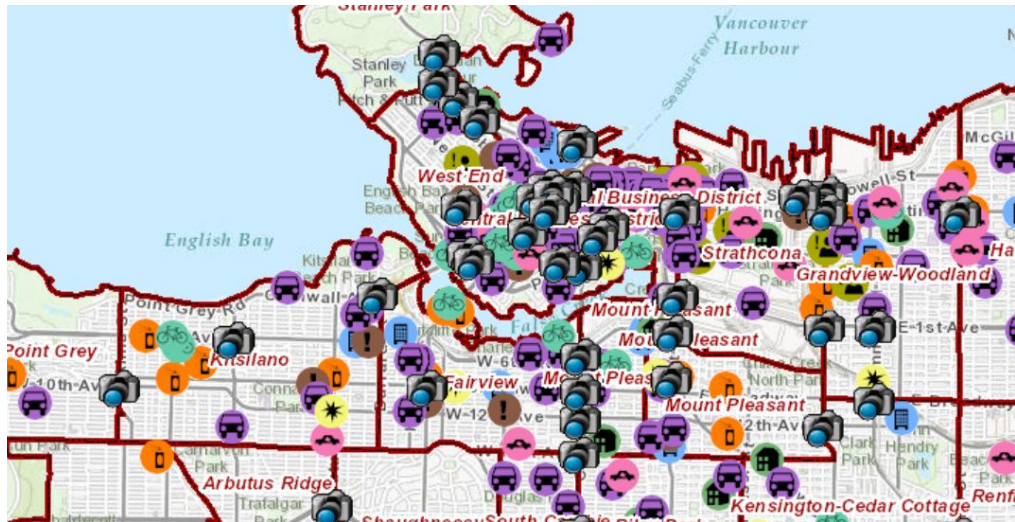

# Intro

- Hard to see trends with available vis tools
- How do we aid data analysts?

[GeoDASH: Vancouver Police Department Crime Map](#)