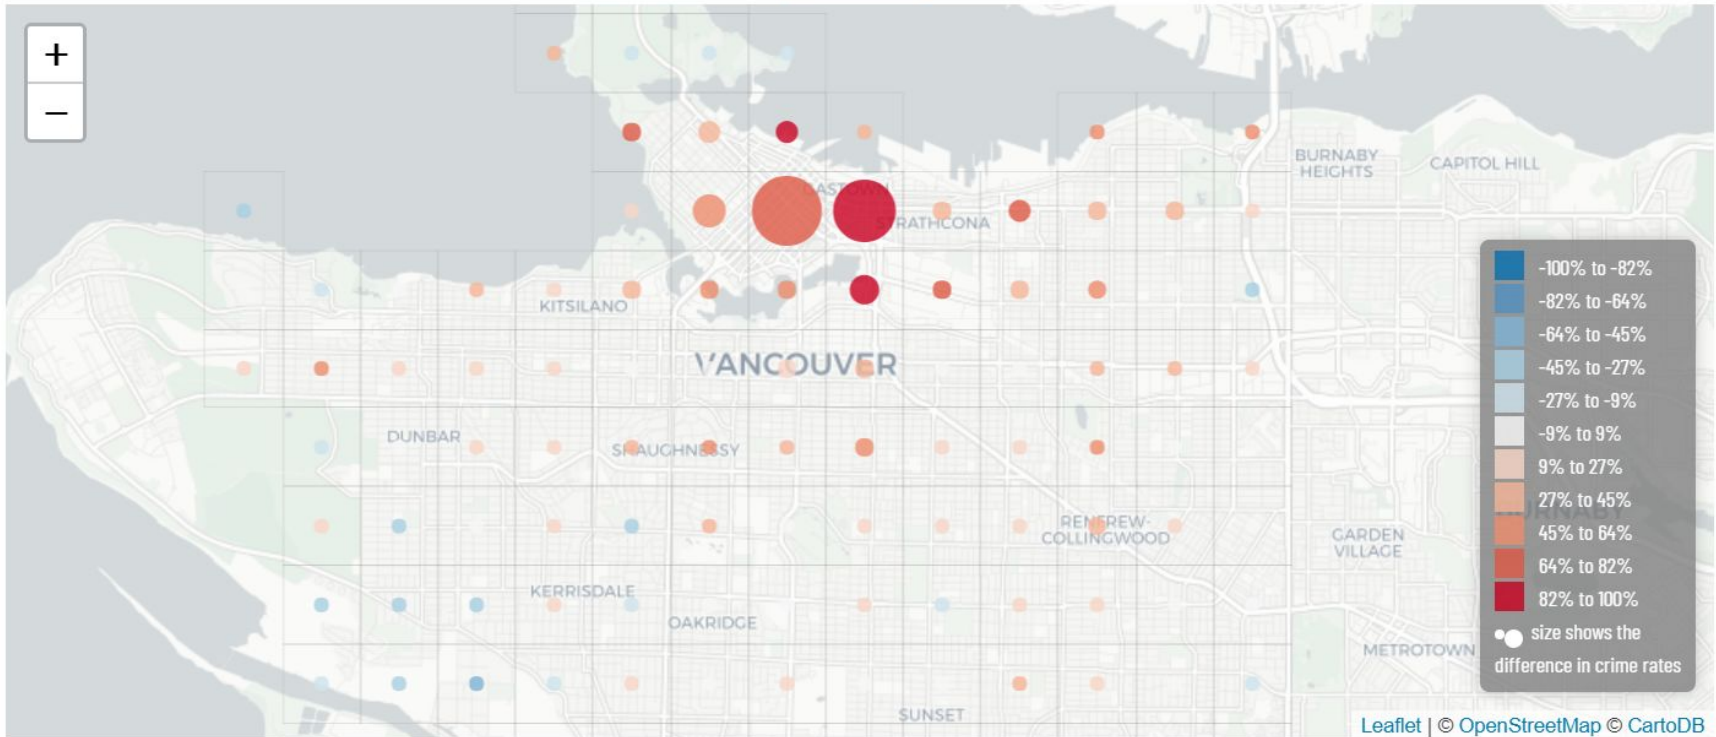

Jan 2012 - Dec 2012 vs. Jan 2016 - Dec 2016

Show dates